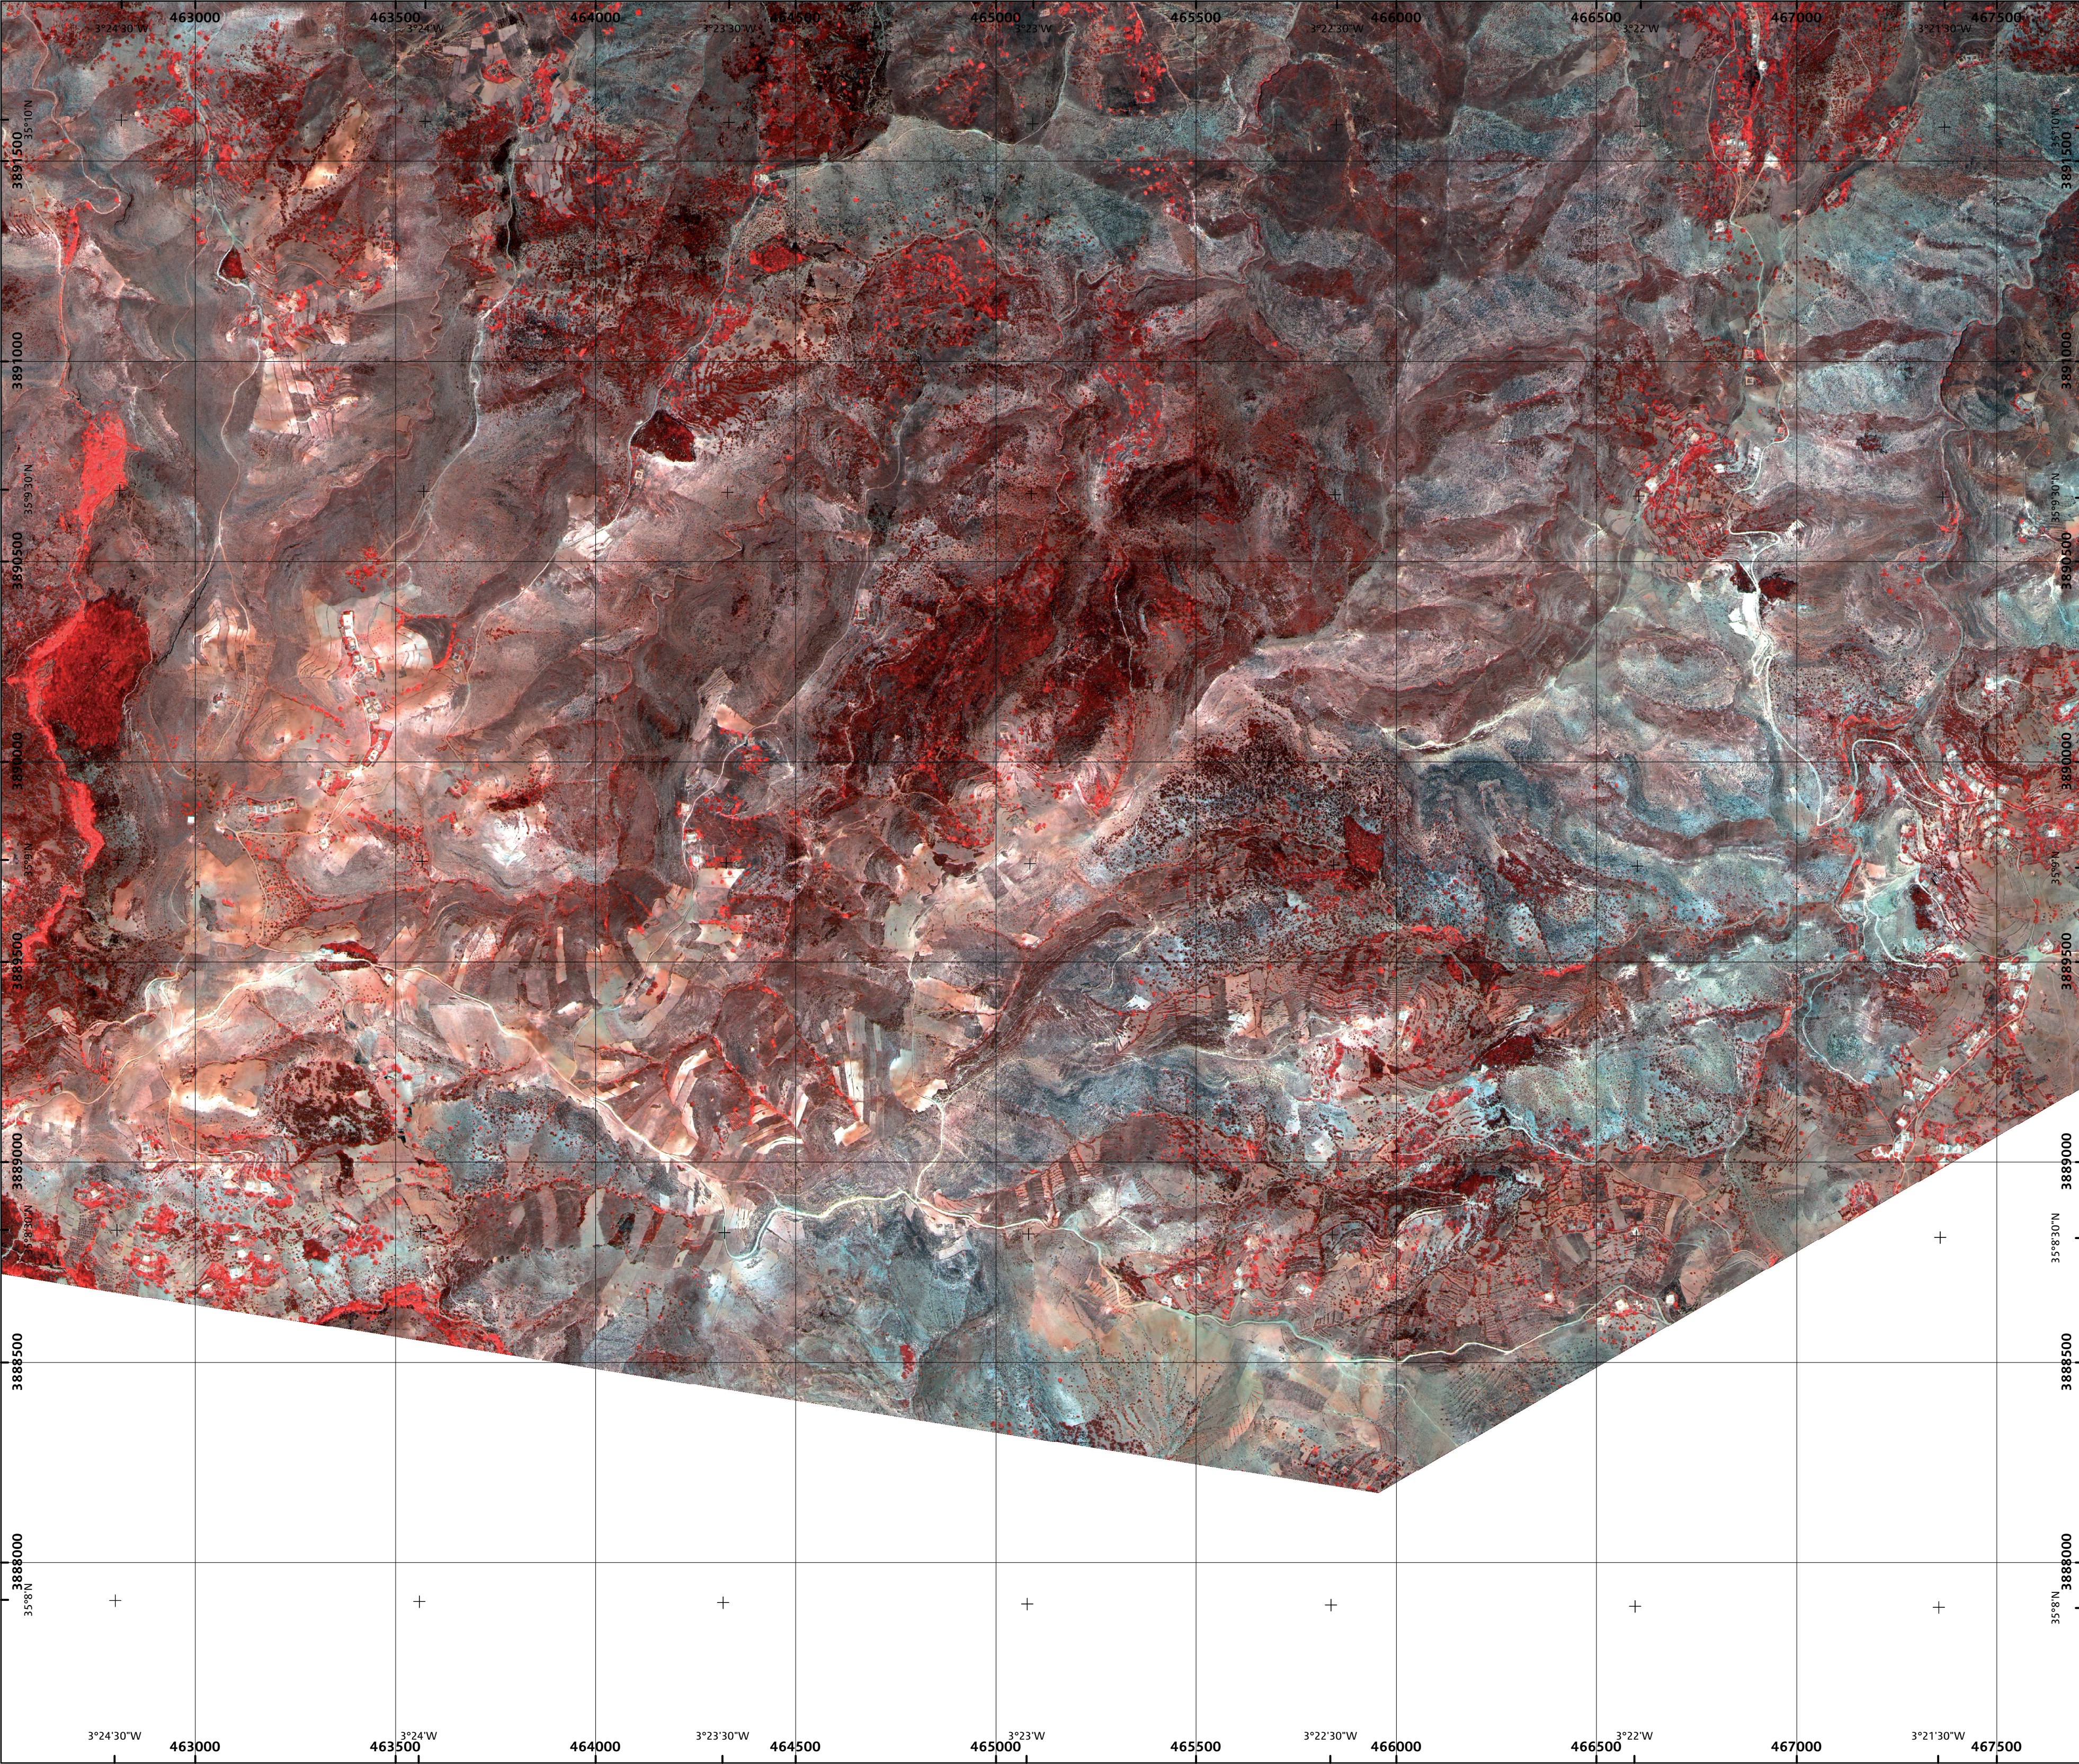

CRC 806

Morocco
QuickBird
Pan-sharpening
4-2-1
(Jul/Aug 2008)
Sheet 7/10

UTM 30 N 1:10,000